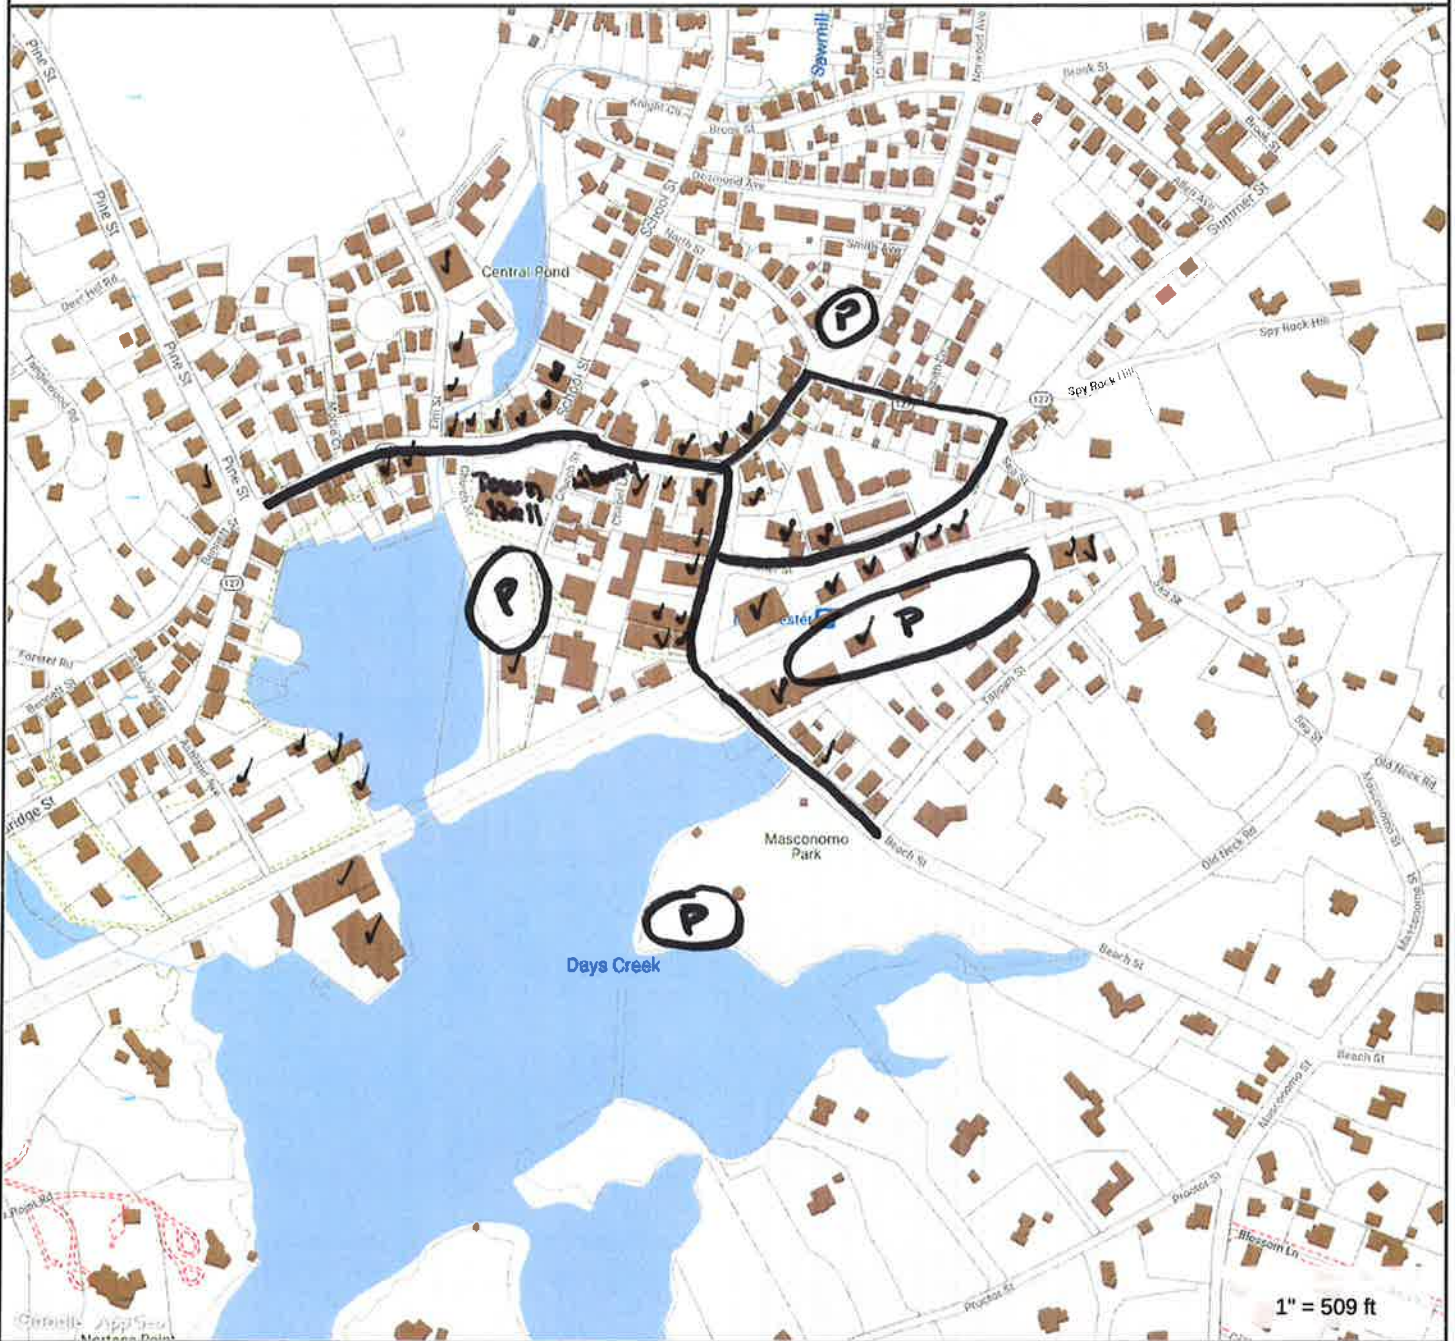

Downtown Parking Study Map 1

**MAP FOR REFERENCE ONLY
NOT A LEGAL DOCUMENT**

Town of Manchester-by-the-Sea makes no claims and no warranties, expressed or implied, concerning the validity or accuracy of the GIS data presented on this map.

Street Parking

Parking Lots

Business/Commercial Use

Parking Study Map 2

MAP FOR REFERENCE ONLY
NOT A LEGAL DOCUMENT

Town of Manchester-by-the-Sea makes no claims and no warranties, expressed or implied, concerning the validity or accuracy of the GIS data presented on this map.

Street Parking —
 Parking Lot P
 Seasonal Parking SP
 @ Singing Beach,
 Middle/High School, and
 Elementary School